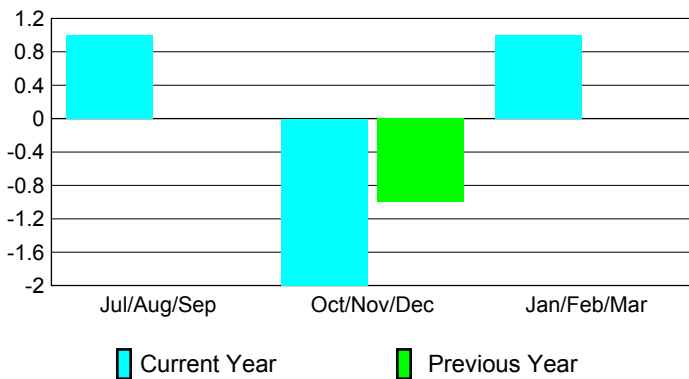

2008-2009 GMT Quarterly Report for District (or Undistricted) **District 335 B**

GMT: **Junichi Takata**

Location: **JAPAN**

GMT CA: **5**

CLUBS

Club Results 2008-2009

Clubs 2007-2008

Month	New Club Goal	Actual New Clubs	Actual Dropped Clubs	Gain/Loss of Clubs	Gain/Loss of Clubs
Jul/Aug/Sep	1	1	0	1	0
Oct/Nov/Dec	1	0	-2	-2	-1
Jan/Feb/Mar	1	-1	2	1	0
Totals	3	0	0	0	-1

Club Results 2008-2009

Goal, New, Dropped, Gain/Loss

Comparison of Club Gain/Loss

Current Year Compared to the Previous Year

YTD Status Quo Clubs 2008-2009

Status Quo Clubs Compared to Status Quo Members

MEMBERSHIP