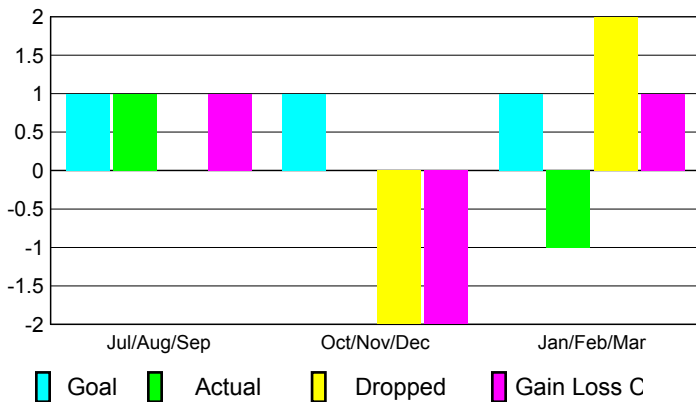

2008-2009 GMT Quarterly Report for District (or Undistricted) **District 335 B**

GMT: **Junichi Takata**

Location: **JAPAN**

GMT CA: **5**

CLUBS

Club Results 2008-2009

Clubs 2007-2008

Month	New Club Goal	Actual New Clubs	Actual Dropped Clubs	Gain/Loss of Clubs	Gain/Loss of Clubs
Jul/Aug/Sep	1	1	0	1	0
Oct/Nov/Dec	1	0	-2	-2	-1
Jan/Feb/Mar	1	-1	2	1	0
Totals	3	0	0	0	-1

Club Results 2008-2009

Goal, New, Dropped, Gain/Loss

Comparison of Club Gain/Loss

Current Year Compared to the Previous Year

YTD Status Quo Clubs 2008-2009

Status Quo Clubs Compared to Status Quo Members

MEMBERSHIP

Membership Results 2008-2009

Membership 2007-2008

Month	Net Memb Goal	Actual New Memb	Actual Dropped Memb	Gain/Loss of Memb	Gain/Loss of Memb
Jul/Aug/Sep	30	196	-171	25	53
Oct/Nov/Dec	30	78	-193	-115	15
Jan/Feb/Mar	30	160	-140	20	-29
Totals	90	434	-504	-70	39