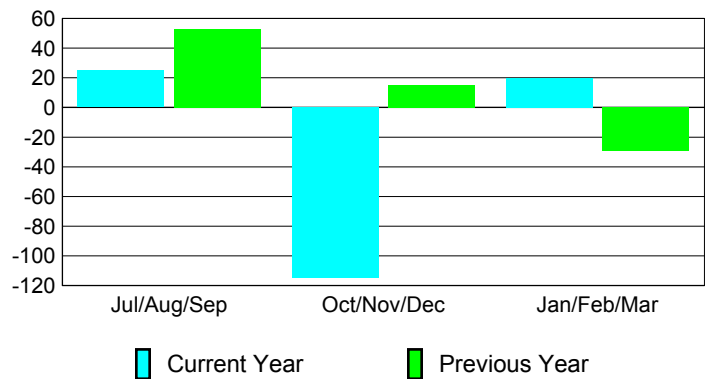

Membership Results 2008-2009

Membership 2007-2008

Month	Net Memb Goal	Actual New Memb	Actual Dropped Memb	Gain/Loss of Memb	Gain/Loss of Memb
Jul/Aug/Sep	30	196	-171	25	53
Oct/Nov/Dec	30	78	-193	-115	15
Jan/Feb/Mar	30	160	-140	20	-29
Totals	90	434	-504	-70	39

Membership Results 2008-2009

Goal, New, Dropped, Gain/Loss

Comparison of Membership Gain/Loss

Current Year Compared to the Previous Year

Gender Comparison 2008-2009